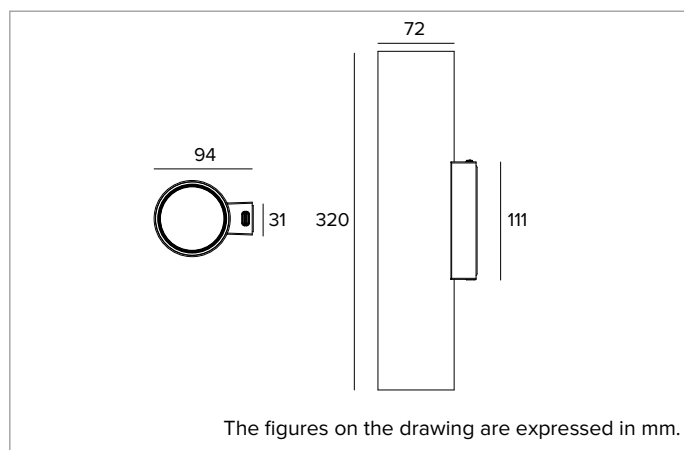

## 1T9939EL | LABEL 7 - Wall LED Wall-mounted fixture for direct light emission powered by mains voltage

		4000K	H(m)	D(m)	Emax(lx)	
		Ra90		46°		
Fixture Power	11W	1	0.85	2260		
Source Flux	1626lm	2	1.70	565		
Fixture Flux	1225lm	3	2.55	251		
Efficacy	107lm/W	4	3.40	141		
TS1874	Imax=1390cd/klm	Imax	2260cd	5	4.25	90